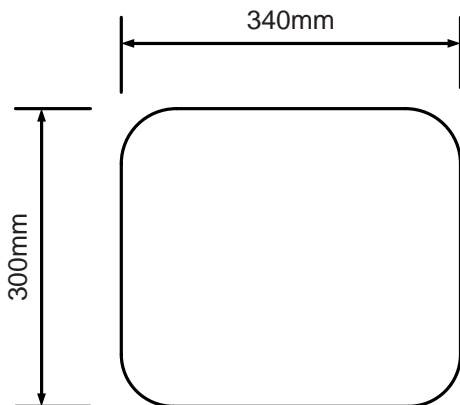

DIMENSIONS :

INSTALLATION :

Please Contact Us for customised installation

Shower Seat