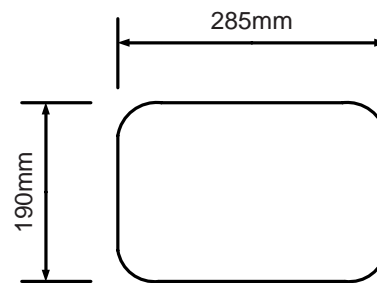

Shower Back

Notes:

- Seat and Back Thickness is 45mm